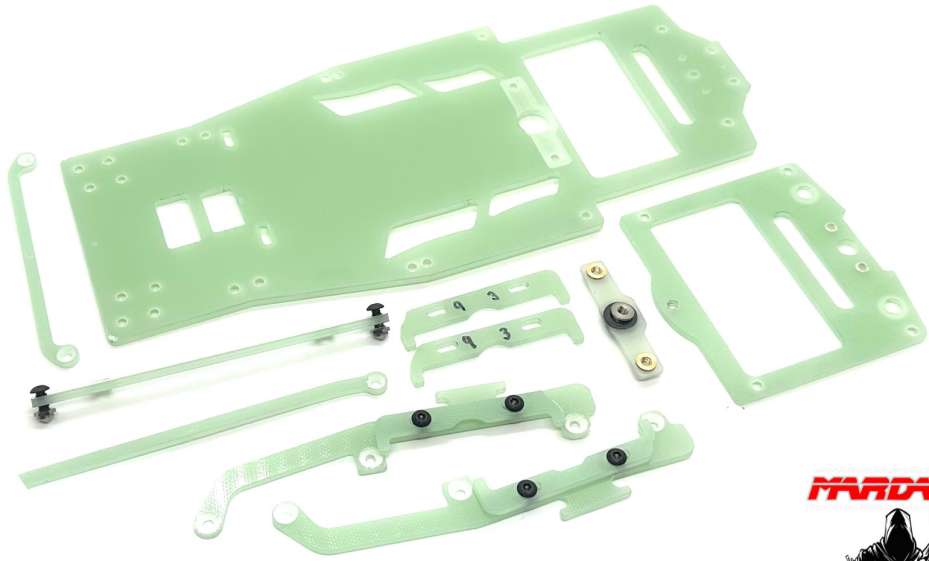

## MD-26 GRP Racer-G UPDATE

MD-26 GRP Racer-G UPDATE

Rating: Not Rated Yet

**Price**

Sales price £79.99

[Ask a question about this product](#)

Description

## Mini MD-26 Racer-G mini UPDATE

Power Source: Electric Motor

Model Type: 2WD, On-Road, Competition

Length: 320mm

Wheel Base: 175mm

Width: 160mm

Top Speed: 40 MPH+

### The New MD-26 RACER-G Update

\_\_\_\_\_ UPDATE KIT

- **New 2026** Vented GRP 3.2 mm chassis
- **New 2026** New Inline Side hung Spring setup & 2.4mm GRP Pod base
- **New 2026** Ackerman Brace Kit & servo Mount

- **New 2026** Lowered Adjustable Roll centre Block
- **New 2026** front KingPin brace as std
- **New 2026** Battery Forward and Back adjustment system

**Items Required to complete**

**2 Channel radio, Servo, Battery,Charger,ESC, Motor, Pinion, wheels & Tyres ,Shell**