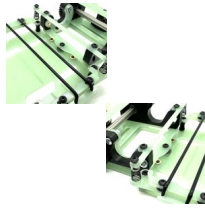

## MD-26 GRP Racer-G UPDATE

MD-26 GRP Racer-G UPDATE

Rating: Not Rated Yet

**Price**

Sales price £79.99

[Ask a question about this product](#)

Description

## Mini MD-26 Racer-G mini UPDATE

Power Source: Electric Motor

Model Type: 2WD, On-Road, Competition

Length: 320mm

Wheel Base: 175mm

Width: 160mm

Top Speed: 40 MPH+

### The New MD-26 RACER-G Update

\_\_\_\_\_ UPDATE KIT

- **New 2026** Vented GRP 3.2 mm chassis
- **New 2026** New Inline Side hung Spring setup & 2.4mm GRP Pod base
- **New 2026** Ackerman Brace Kit & servo Mount

- **New 2026** Lowered Adjustable Roll centre Block
- **New 2026** front KingPin brace as std
- **New 2026** Battery Forward and Back adjustment system

**Items Required to complete**

**2 Channel radio, Servo, Battery,Charger,ESC, Motor, Pinion, wheels & Tyres ,Shell**