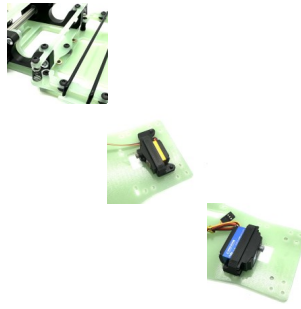

MD-26 GRP Racer-G Mini

MD-26 GRP Racer-G Mini

Rating: Not Rated Yet

Price

Sales price £169.95

[Ask a question about this product](#)

Description

Mini MD-26 Racer-G mini

Full race spec car

note:kits take 2 days from delivery

Power Source: Electric Motor

Model Type: 2WD, On-Road, Competition

Length: 320mm

Wheel Base: 175mm

Width: 160mm

Top Speed: 40 MPH+

**The New MD-26 RACER-G comes in two kit spec'S
Racer-C Carbon CSC and the Racer-G GRP version**

- **New 2026** Vented GRP 3.2 mm chassis
- **New 2026 light weight** Fully adjustable twin Shell mounting Kit
- **New 2026** New Inline Side hung Spring setup & 2.4mm GRP Pod base

- **New 2026** Kimbrough Servo Saver with Ackerman Brace Kit
- Gripper Ball & Steering turnbuckle set
- Z drive axle and Adaptors as std
- **New 2026** High Spec shielded flanged rear Axle bearings and Full insert set
- **New 2026** Lowered pod sides and New Adjustable Roll centre Block
- Z Drive Grillon 32dp Gear included
- **New 2026** ASM200S anti tuck Flex Bumper
- **New 2026 4 Deg wedge set with** Trailing arm front end as std
- **New 2026 Full 4 deg** Castor ride height shim set
- **New 2026** front KingPin brace as std
- **New 2026** Battery Forward and Back adjustment system