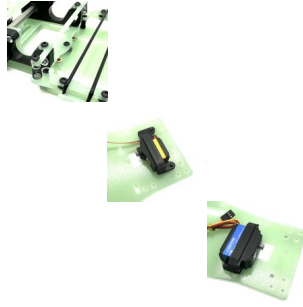

## MD-26 GRP Racer-G Mini

MD-26 GRP Racer-G Mini

Rating: Not Rated Yet

**Price**

Sales price £169.95

[Ask a question about this product](#)

Description

## Mini MD-26 Racer-G mini

Full race spec car

note:kits take 2 days from delivery

Power Source: Electric Motor

Model Type: 2WD, On-Road, Competition

Length: 320mm

Wheel Base: 175mm

Width: 160mm

Top Speed: 40 MPH+

**The New MD-26 RACER-G comes in two kit spec'S  
Racer-C Carbon CSC and the Racer-G GRP version**

- **New 2026** Vented GRP 3.2 mm chassis
- **New 2026 light weight** Fully adjustable twin Shell mounting Kit
- **New 2026** New Inline Side hung Spring setup & 2.4mm GRP Pod base
  
- **New 2026** Kimbrough Servo Saver with Ackerman Brace Kit
- Gripper Ball & Steering turnbuckle set
- Z drive axle and Adaptors as std
- **New 2026** High Spec shielded flanged rear Axle bearings and Full insert set
- **New 2026** Lowered pod sides and New Adjustable Roll centre Block
- Z Drive Grillon 32dp Gear included
- **New 2026** ASM200S anti tuck Flex Bumper
- **New 2026 4 Deg wedge set with** Trailing arm front end as std
- **New 2026 Full 4 deg** Castor ride height shim set
- **New 2026** front KingPin brace as std
- **New 2026** Battery Forward and Back adjustment system

**Items Required to complete**

**2 Channel radio, Servo, Battery,Charger,ESC, Motor, Pinion, wheels & Tyres ,Shell**

**Reviews**

There are yet no reviews for this product.