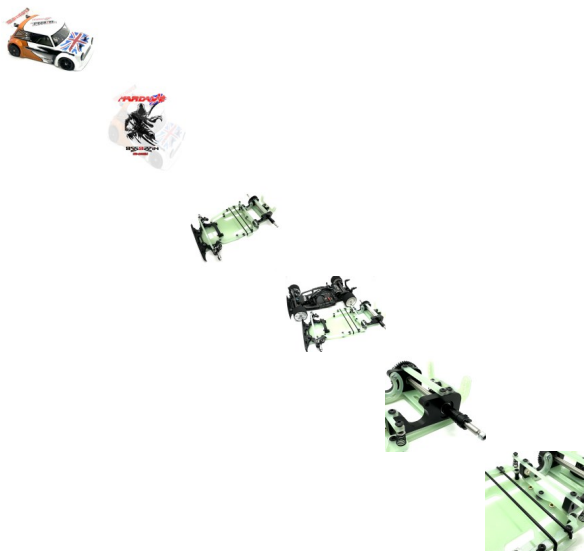

MD-26 GRP Racer-G Mini

MD-26 GRP Racer-G Mini

Rating: Not Rated Yet

Price

Sales price £169.95

[Ask a question about this product](#)

Description

Mini MD-26 Racer-G mini

Full race spec car

note:kits take 2 days from delivery

Power Source: Electric Motor

Model Type: 2WD, On-Road, Competition

Length: 320mm

Wheel Base: 175mm

Width: 160mm

Top Speed: 40 MPH+

**The New MD-26 RACER-G comes in two kit spec'S
Racer-C Carbon CSC and the Racer-G GRP version**

- **New 2026** Vented GRP 3.2 mm chassis
- **New 2026 light weight** Fully adjustable twin Shell mounting Kit
- **New 2026** New Inline Side hung Spring setup & 2.4mm GRP Pod base

- **New 2026** Kimbrough Servo Saver with Ackerman Brace Kit
- Gripper Ball & Steering turnbuckle set
- Z drive axle and Adaptors as std
- **New 2026** High Spec shielded flanged rear Axle bearings and Full insert set
- **New 2026** Lowered pod sides and New Adjustable Roll centre Block
- Z Drive Grillon 32dp Gear included
- **New 2026** ASM200S anti tuck Flex Bumper
- **New 2026 4 Deg wedge set with** Trailing arm front end as std
- **New 2026 Full 4 deg** Castor ride height shim set
- **New 2026** front KingPin brace as std
- **New 2026** Battery Forward and Back adjustment system