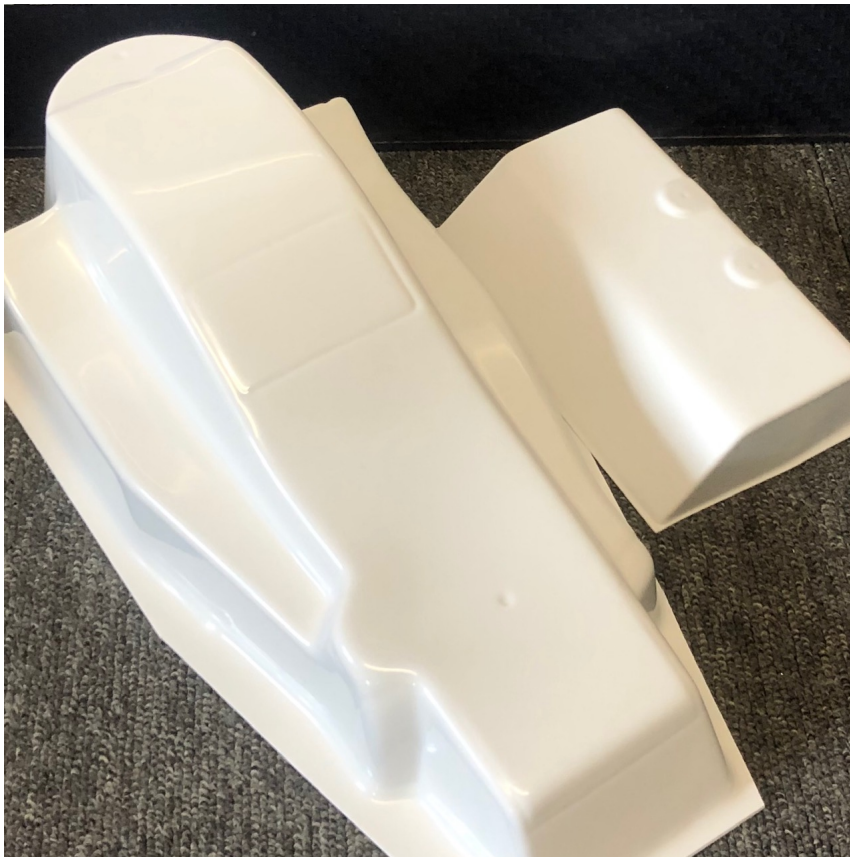

Mardave LWB Meteor shell ABS

1970's Mardave LWB Meteor shell ABS

Rating: Not Rated Yet

Price

Sales price £8.95

[Ask a question about this product](#)

Description

1970's Mardave Meteor LWB (long wheel base) shell ABS

Original ABS uncut shell , Fits LWB Mardave Meteor

wings under seperate listing

Reviews

There are yet no reviews for this product.