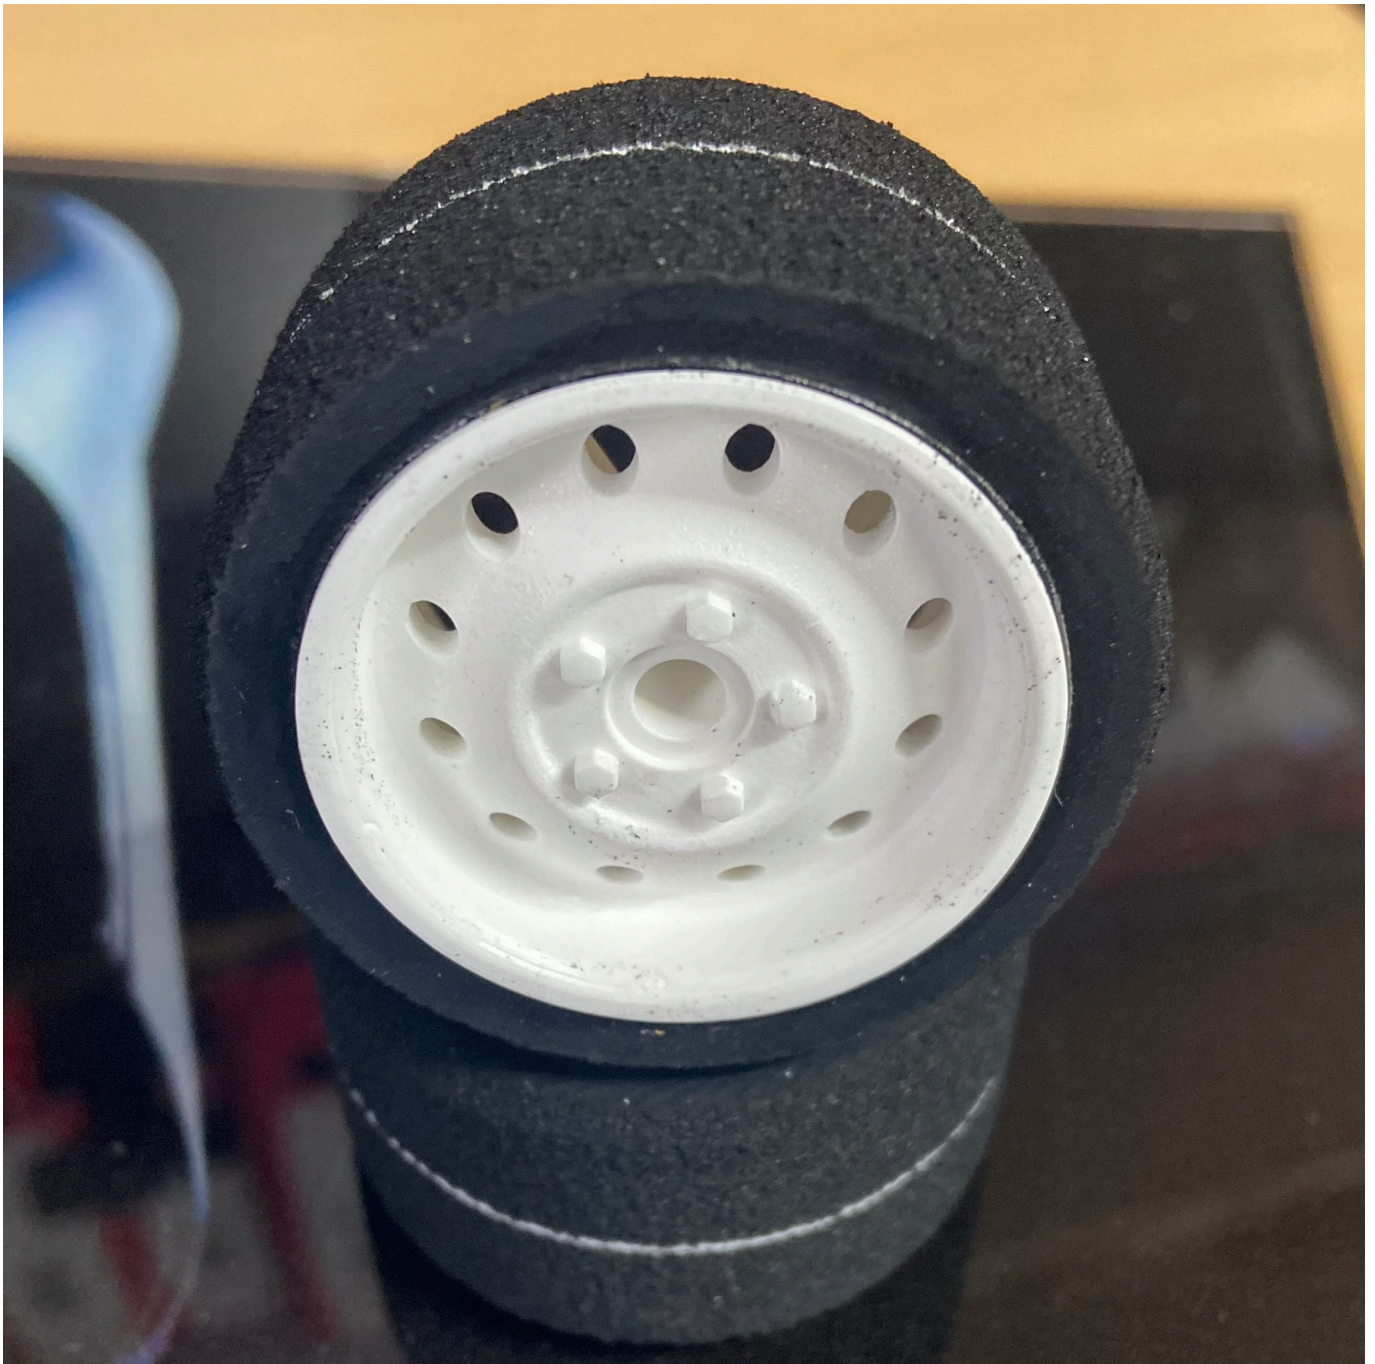

JM40PG

JM40PG