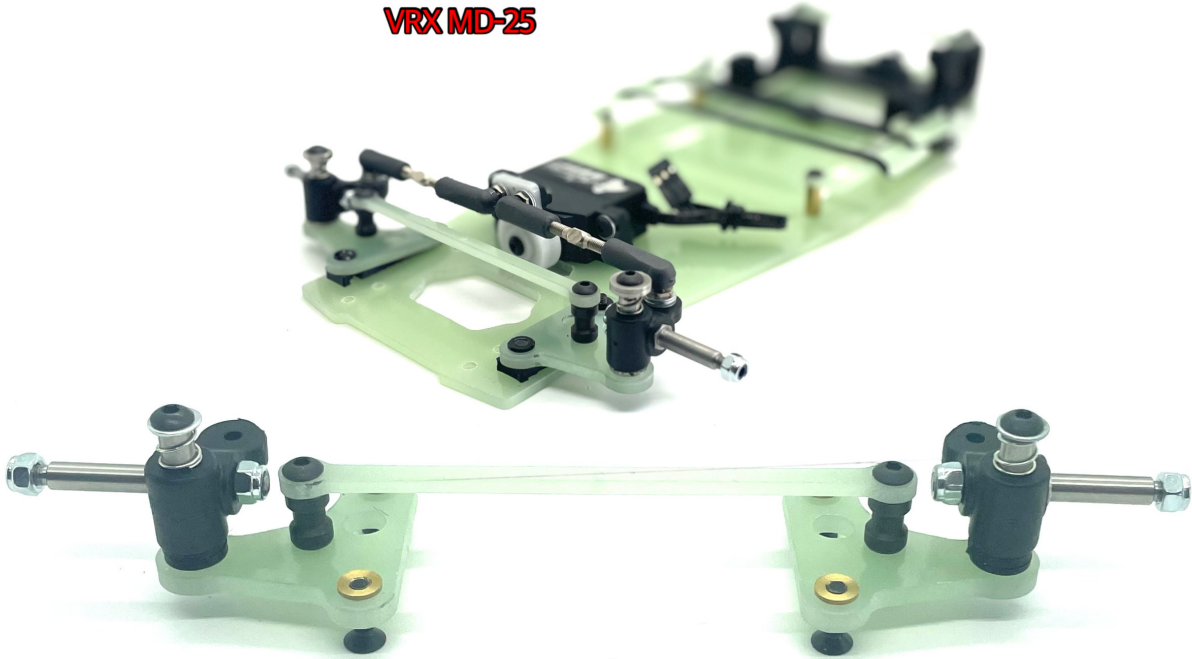

## VRX MD-25 Front end

**VRX MD-25**

# VRX MD-25 Front end kit

*Fits all current models to  
give trailing arm  
suspension*

VRX MD-25 Front end

Rating: Not Rated Yet  
Price

## All Parts: VRX MD-25 Front end

---

Sales price £29.95

[Ask a question about this product](#)

Description

## VRX MD-25 Trailing block Front end kit

Kit fit onto all mardave models and keeps the same wheelbase , but gives you trailing arm suspension

All fixing included PLASTIC ARMS VERSION