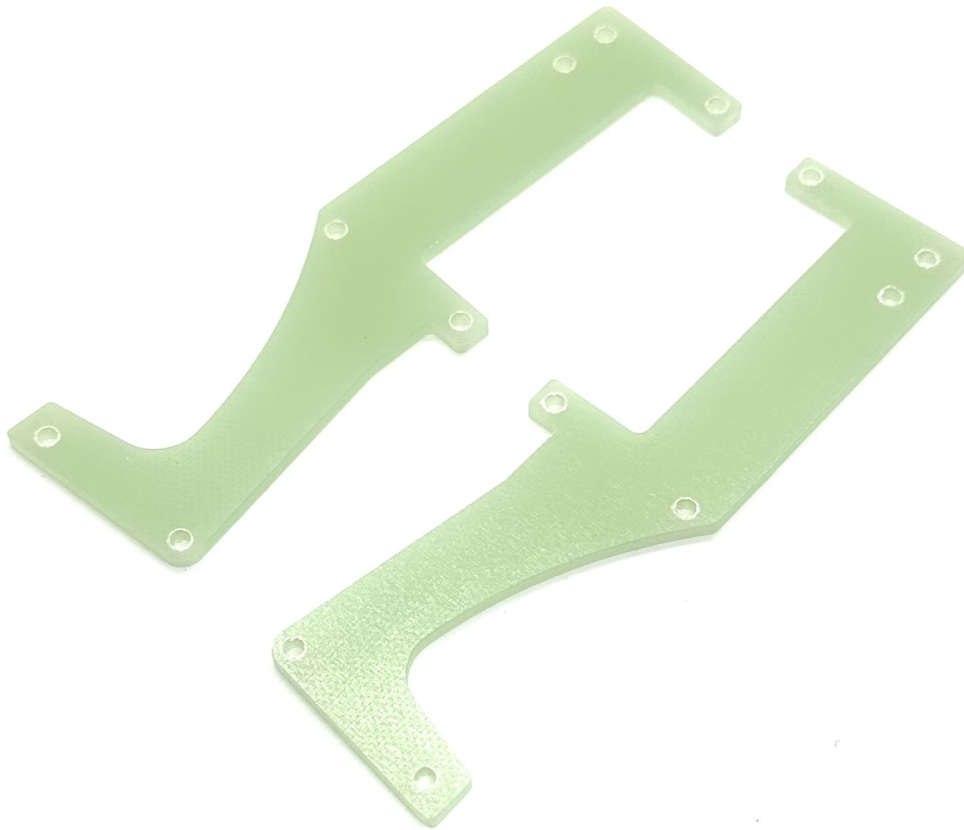

Raptor/Riddler Lower Side rail support

Raptor/Riddler Lower Side rail support

Rating: Not Rated Yet

Price

Sales price £7.95

[Ask a question about this product](#)

Description

Raptor/ riddler V2 Chassis side rail Support x2 V2 Cars

only

Rhino side supports V2

Reviews

There are yet no reviews for this product.