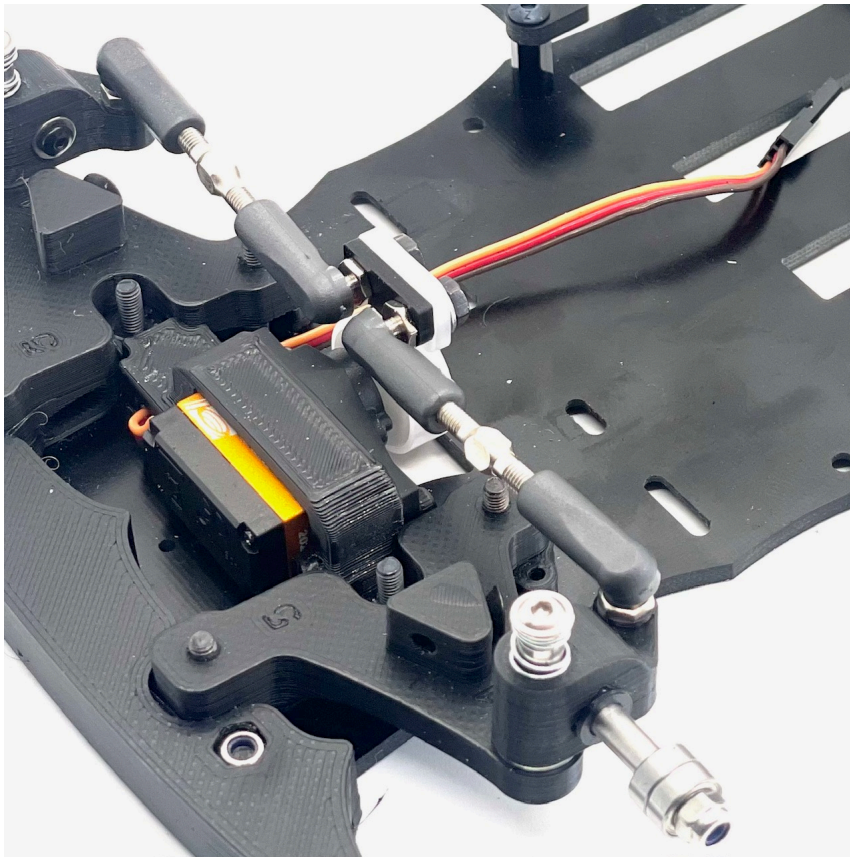

Batt Car Forward servo mount Only

BT200 Forward servo mount set for Batt

Rating: Not Rated Yet

Price

Sales price £4.50

[Ask a question about this product](#)

Description

Mardave JBG original BT200 Forward servo mount set for the BATT Mini

Forward Mounting servo setup for more space in your mini

Requires servo and servo

Reviews

There are yet no reviews for this product.