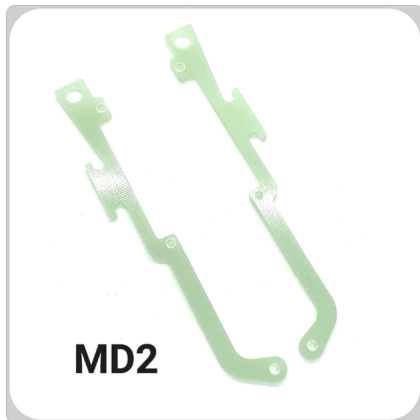

## MD2W Wide Chassis Brace

MD-24 Chassis brace GRP

Rating: Not Rated Yet

**Price**

Sales price £6.95

[Ask a question about this product](#)

### Description

**Mardave original MD-24 Chassis braces in GRP**

Wider Chassis brace set only in GRP 96.50mm for larger lipos

**NOTE : These are for the Original pod plate NOT MD5U updaed version**