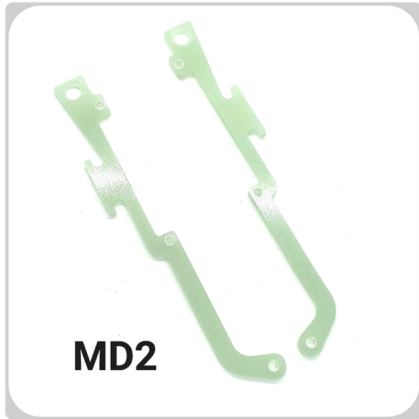

MD2 Chassis Brace

MD-24 Chassis brace GRP

Rating: Not Rated Yet

Price

Sales price £6.95

[Ask a question about this product](#)

Description

Mardave original MD-24 Chassis braces in GRP

Chassis brace set only in GRP Also fits 93 mm Lipo

Reviews

There are yet no reviews for this product.