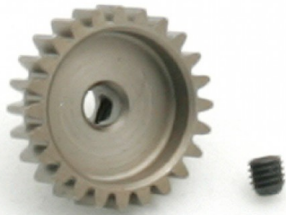

## G32L - New 32T Light Weight 48dp Pinion

G32L - New 32T Light Weight 48dp Pinion This new range is for a wider range of ratio's for Brushless systems

Rating: Not Rated Yet

**Price**

Sales price £3.55

[Ask a question about this product](#)

**Description**

G32L - New 32T Light Weight 48dp Pinion This new range is for a wider range of ratio's for Brushless systems

**Reviews**

There are yet no reviews for this product.